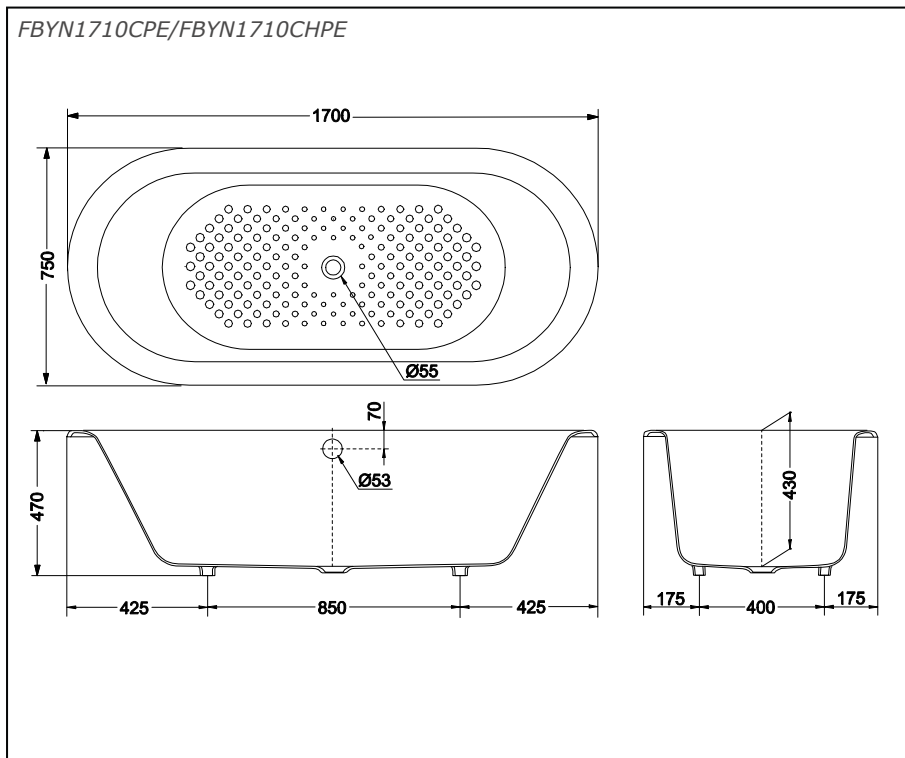

### Specifications

Size : 1700W x 750D x 470H mm

Material : Enameled Cast Iron

Actual Capacity : 185L

Waste Fittings : Not Included